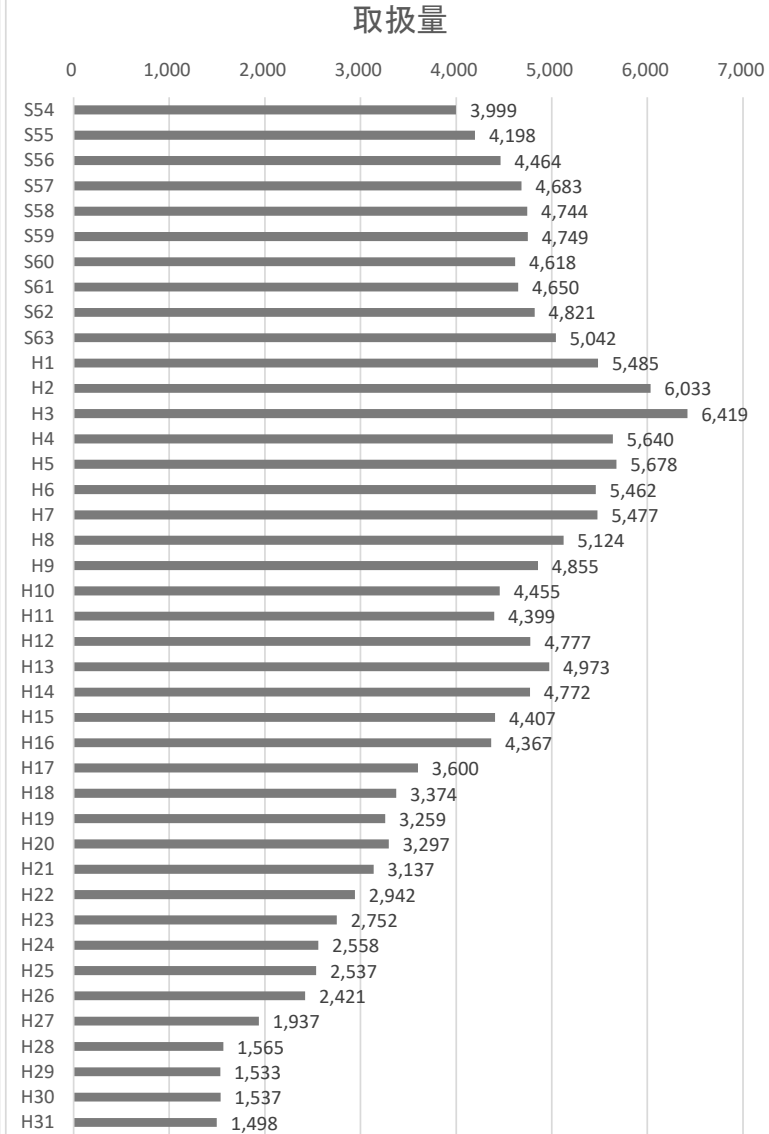

加古川市公設地方卸売市場【水産物部】取扱金額 及び 取扱量
千円

	取扱金額
S54	3,033,431
S55	3,307,702
S56	3,546,177
S57	3,741,029
S58	3,746,323
S59	3,715,053
S60	3,644,256
S61	3,690,125
S62	3,704,046
S63	3,896,489
H1	4,246,518
H2	4,481,797
H3	4,851,806
H4	4,474,639
H5	4,462,257
H6	4,381,448
H7	4,449,655
H8	4,302,777
H9	4,180,137
H10	3,891,482
H11	3,741,858
H12	3,727,635
H13	3,603,970
H14	3,344,100
H15	3,104,456
H16	2,910,185
H17	2,653,612
H18	2,476,344
H19	2,376,422
H20	2,272,812
H21	2,152,291
H22	2,016,982
H23	1,914,887
H24	1,780,087
H25	1,785,708
H26	1,711,895
H27	1,527,683
H28	1,383,673
H29	1,379,311
H30	1,381,647
H31	1,379,247

	取扱量
S54	3,999
S55	4,198
S56	4,464
S57	4,683
S58	4,744
S59	4,749
S60	4,618
S61	4,650
S62	4,821
S63	5,042
H1	5,485
H2	6,033
H3	6,419
H4	5,640
H5	5,678
H6	5,462
H7	5,477
H8	5,124
H9	4,855
H10	4,455
H11	4,399
H12	4,777
H13	4,973
H14	4,772
H15	4,407
H16	4,367
H17	3,600
H18	3,374
H19	3,259
H20	3,297
H21	3,137
H22	2,942
H23	2,752
H24	2,558
H25	2,537
H26	2,421
H27	1,937
H28	1,565
H29	1,533
H30	1,537
H31	1,498

	取扱量
S54	25,307
S55	24,409
S56	26,792
S57	28,792
S58	27,382
S59	25,068
S60	23,748
S61	23,897
S62	26,480
S63	24,833
H1	24,132
H2	23,596
H3	21,364
H4	21,250
H5	20,314
H6	19,245
H7	21,482
H8	20,220
H9	18,186
H10	15,844
H11	15,512
H12	15,150
H13	12,466
H14	12,228
H15	11,901
H16	10,541
H17	10,895
H18	10,488
H19	10,469
H20	10,165
H21	9,919
H22	8,791
H23	7,825
H24	8,078
H25	8,333
H26	9,107
H27	8,794
H28	7,573
H29	7,688
H30	6,386
H31	3,751