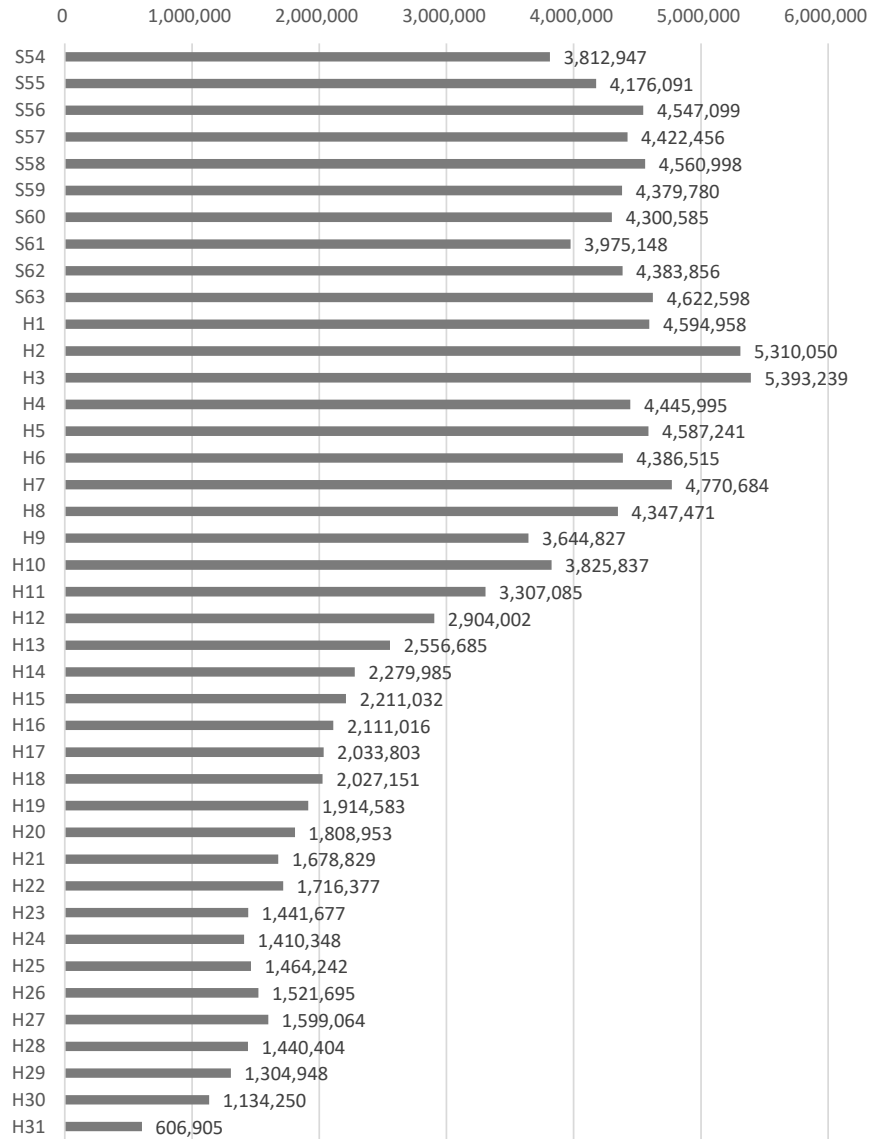

加古川市公設地方卸売市場【水産物部】取扱金額 及び 取扱量
千円

	取扱金額
S54	3,033,431
S55	3,307,702
S56	3,546,177
S57	3,741,029
S58	3,746,323
S59	3,715,053
S60	3,644,256
S61	3,690,125
S62	3,704,046
S63	3,896,489
H1	4,246,518
H2	4,481,797
H3	4,851,806
H4	4,474,639
H5	4,462,257
H6	4,381,448
H7	4,449,655
H8	4,302,777
H9	4,180,137
H10	3,891,482
H11	3,741,858
H12	3,727,635
H13	3,603,970
H14	3,344,100
H15	3,104,456
H16	2,910,185
H17	2,653,612
H18	2,476,344
H19	2,376,422
H20	2,272,812
H21	2,152,291
H22	2,016,982
H23	1,914,887
H24	1,780,087
H25	1,785,708
H26	1,711,895
H27	1,527,683
H28	1,383,673
H29	1,379,311
H30	1,381,647
H31	1,379,247

	取扱量
S54	3,999
S55	4,198
S56	4,464
S57	4,683
S58	4,744
S59	4,749
S60	4,618
S61	4,650
S62	4,821
S63	5,042
H1	5,485
H2	6,033
H3	6,419
H4	5,640
H5	5,678
H6	5,462
H7	5,477
H8	5,124
H9	4,855
H10	4,455
H11	4,399
H12	4,777
H13	4,973
H14	4,772
H15	4,407
H16	4,367
H17	3,600
H18	3,374
H19	3,259
H20	3,297
H21	3,137
H22	2,942
H23	2,752
H24	2,558
H25	2,537
H26	2,421
H27	1,937
H28	1,565
H29	1,533
H30	1,537
H31	1,498

	取扱量
S54	25,307
S55	24,409
S56	26,792
S57	28,792
S58	27,382
S59	25,068
S60	23,748
S61	23,897
S62	26,480
S63	24,833
H1	24,132
H2	23,596
H3	21,364
H4	21,250
H5	20,314
H6	19,245
H7	21,482
H8	20,220
H9	18,186
H10	15,844
H11	15,512
H12	15,150
H13	12,466
H14	12,228
H15	11,901
H16	10,541
H17	10,895
H18	10,488
H19	10,469
H20	10,165
H21	9,919
H22	8,791
H23	7,825
H24	8,078
H25	8,333
H26	9,107
H27	8,794
H28	7,573
H29	7,688
H30	6,386
H31	3,751