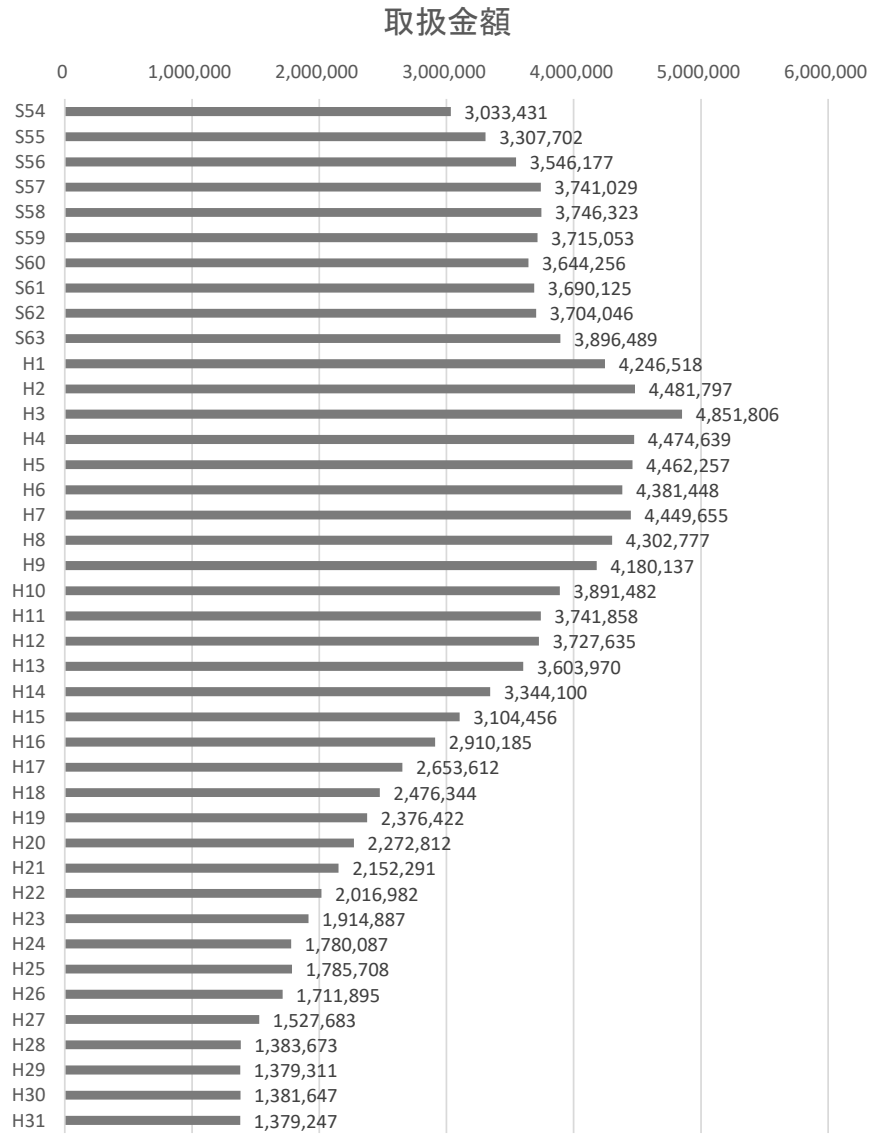

加古川市公設地方卸売市場【水産物部】取扱金額 及び 取扱量
千円

	取扱金額
S54	3,033,431
S55	3,307,702
S56	3,546,177
S57	3,741,029
S58	3,746,323
S59	3,715,053
S60	3,644,256
S61	3,690,125
S62	3,704,046
S63	3,896,489
H1	4,246,518
H2	4,481,797
H3	4,851,806
H4	4,474,639
H5	4,462,257
H6	4,381,448
H7	4,449,655
H8	4,302,777
H9	4,180,137
H10	3,891,482
H11	3,741,858
H12	3,727,635
H13	3,603,970
H14	3,344,100
H15	3,104,456
H16	2,910,185
H17	2,653,612
H18	2,476,344
H19	2,376,422
H20	2,272,812
H21	2,152,291
H22	2,016,982
H23	1,914,887
H24	1,780,087
H25	1,785,708
H26	1,711,895
H27	1,527,683
H28	1,383,673
H29	1,379,311
H30	1,381,647
H31	1,379,247

	取扱量
S54	3,999
S55	4,198
S56	4,464
S57	4,683
S58	4,744
S59	4,749
S60	4,618
S61	4,650
S62	4,821
S63	5,042
H1	5,485
H2	6,033
H3	6,419
H4	5,640
H5	5,678
H6	5,462
H7	5,477
H8	5,124
H9	4,855
H10	4,455
H11	4,399
H12	4,777
H13	4,973
H14	4,772
H15	4,407
H16	4,367
H17	3,600
H18	3,374
H19	3,259
H20	3,297
H21	3,137
H22	2,942
H23	2,752
H24	2,558
H25	2,537
H26	2,421
H27	1,937
H28	1,565
H29	1,533
H30	1,537
H31	1,498

	取扱量
S54	25,307
S55	24,409
S56	26,792
S57	28,792
S58	27,382
S59	25,068
S60	23,748
S61	23,897
S62	26,480
S63	24,833
H1	24,132
H2	23,596
H3	21,364
H4	21,250
H5	20,314
H6	19,245
H7	21,482
H8	20,220
H9	18,186
H10	15,844
H11	15,512
H12	15,150
H13	12,466
H14	12,228
H15	11,901
H16	10,541
H17	10,895
H18	10,488
H19	10,469
H20	10,165
H21	9,919
H22	8,791
H23	7,825
H24	8,078
H25	8,333
H26	9,107
H27	8,794
H28	7,573
H29	7,688
H30	6,386
H31	3,751