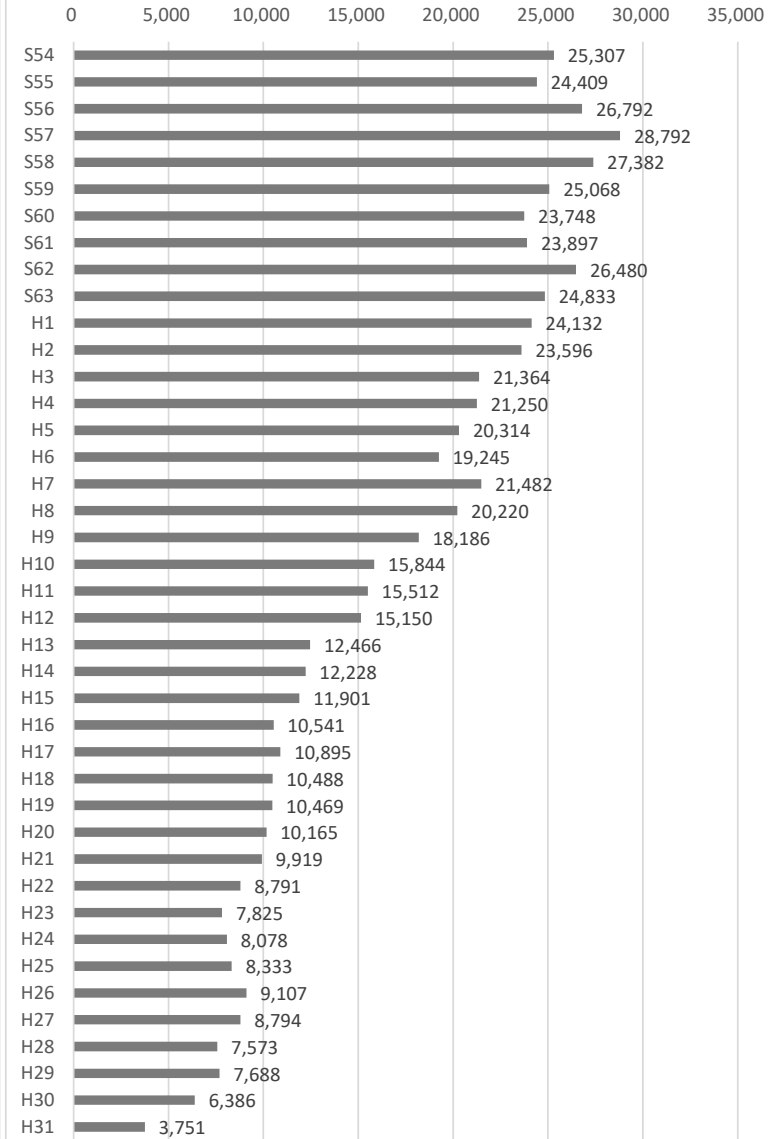

加古川市公設地方卸売市場【水産物部】取扱金額 及び 取扱量
千円

	取扱金額
S54	3,033,431
S55	3,307,702
S56	3,546,177
S57	3,741,029
S58	3,746,323
S59	3,715,053
S60	3,644,256
S61	3,690,125
S62	3,704,046
S63	3,896,489
H1	4,246,518
H2	4,481,797
H3	4,851,806
H4	4,474,639
H5	4,462,257
H6	4,381,448
H7	4,449,655
H8	4,302,777
H9	4,180,137
H10	3,891,482
H11	3,741,858
H12	3,727,635
H13	3,603,970
H14	3,344,100
H15	3,104,456
H16	2,910,185
H17	2,653,612
H18	2,476,344
H19	2,376,422
H20	2,272,812
H21	2,152,291
H22	2,016,982
H23	1,914,887
H24	1,780,087
H25	1,785,708
H26	1,711,895
H27	1,527,683
H28	1,383,673
H29	1,379,311
H30	1,381,647
H31	1,379,247

	取扱量
S54	3,999
S55	4,198
S56	4,464
S57	4,683
S58	4,744
S59	4,749
S60	4,618
S61	4,650
S62	4,821
S63	5,042
H1	5,485
H2	6,033
H3	6,419
H4	5,640
H5	5,678
H6	5,462
H7	5,477
H8	5,124
H9	4,855
H10	4,455
H11	4,399
H12	4,777
H13	4,973
H14	4,772
H15	4,407
H16	4,367
H17	3,600
H18	3,374
H19	3,259
H20	3,297
H21	3,137
H22	2,942
H23	2,752
H24	2,558
H25	2,537
H26	2,421
H27	1,937
H28	1,565
H29	1,533
H30	1,537
H31	1,498

	取扱量
S54	25,307
S55	24,409
S56	26,792
S57	28,792
S58	27,382
S59	25,068
S60	23,748
S61	23,897
S62	26,480
S63	24,833
H1	24,132
H2	23,596
H3	21,364
H4	21,250
H5	20,314
H6	19,245
H7	21,482
H8	20,220
H9	18,186
H10	15,844
H11	15,512
H12	15,150
H13	12,466
H14	12,228
H15	11,901
H16	10,541
H17	10,895
H18	10,488
H19	10,469
H20	10,165
H21	9,919
H22	8,791
H23	7,825
H24	8,078
H25	8,333
H26	9,107
H27	8,794
H28	7,573
H29	7,688
H30	6,386
H31	3,751